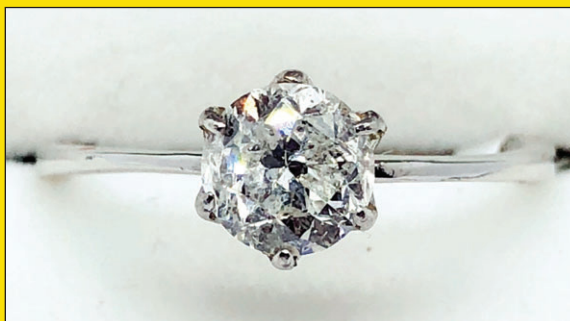

SATURDAY, JAN. 26TH • 9:30 AM

At Hessney Auction Center, 2741 Rt. 14 N., Geneva, NY
(NYS Thruway Exit 42, 3 Miles South on Rt. 14)

14K Rose Gold Round Brilliant Cut enhanced light yellowish orange diamond ring, 4.15 ct., with 44 round brilliant cut diamond halo, approx. 0.45 ct. tw, & diamond accents on shaft, size 6, appraisal certificate insurance replacement value of \$33,750.00

14K White Gold Round Brilliant Cut Diamond Solitaire, 1.01 ct., size 6, with an appraisal certificate insurance replacement value of \$8,250.00

14K White Gold Oval Cut color changing Turkish Diaspore ring, approx. 2.70 ct., with 12 round brilliant cut diamond halo, approx. 1.18 ct. tw, size 7, with an appraisal certificate insurance replacement value of \$7,500.00